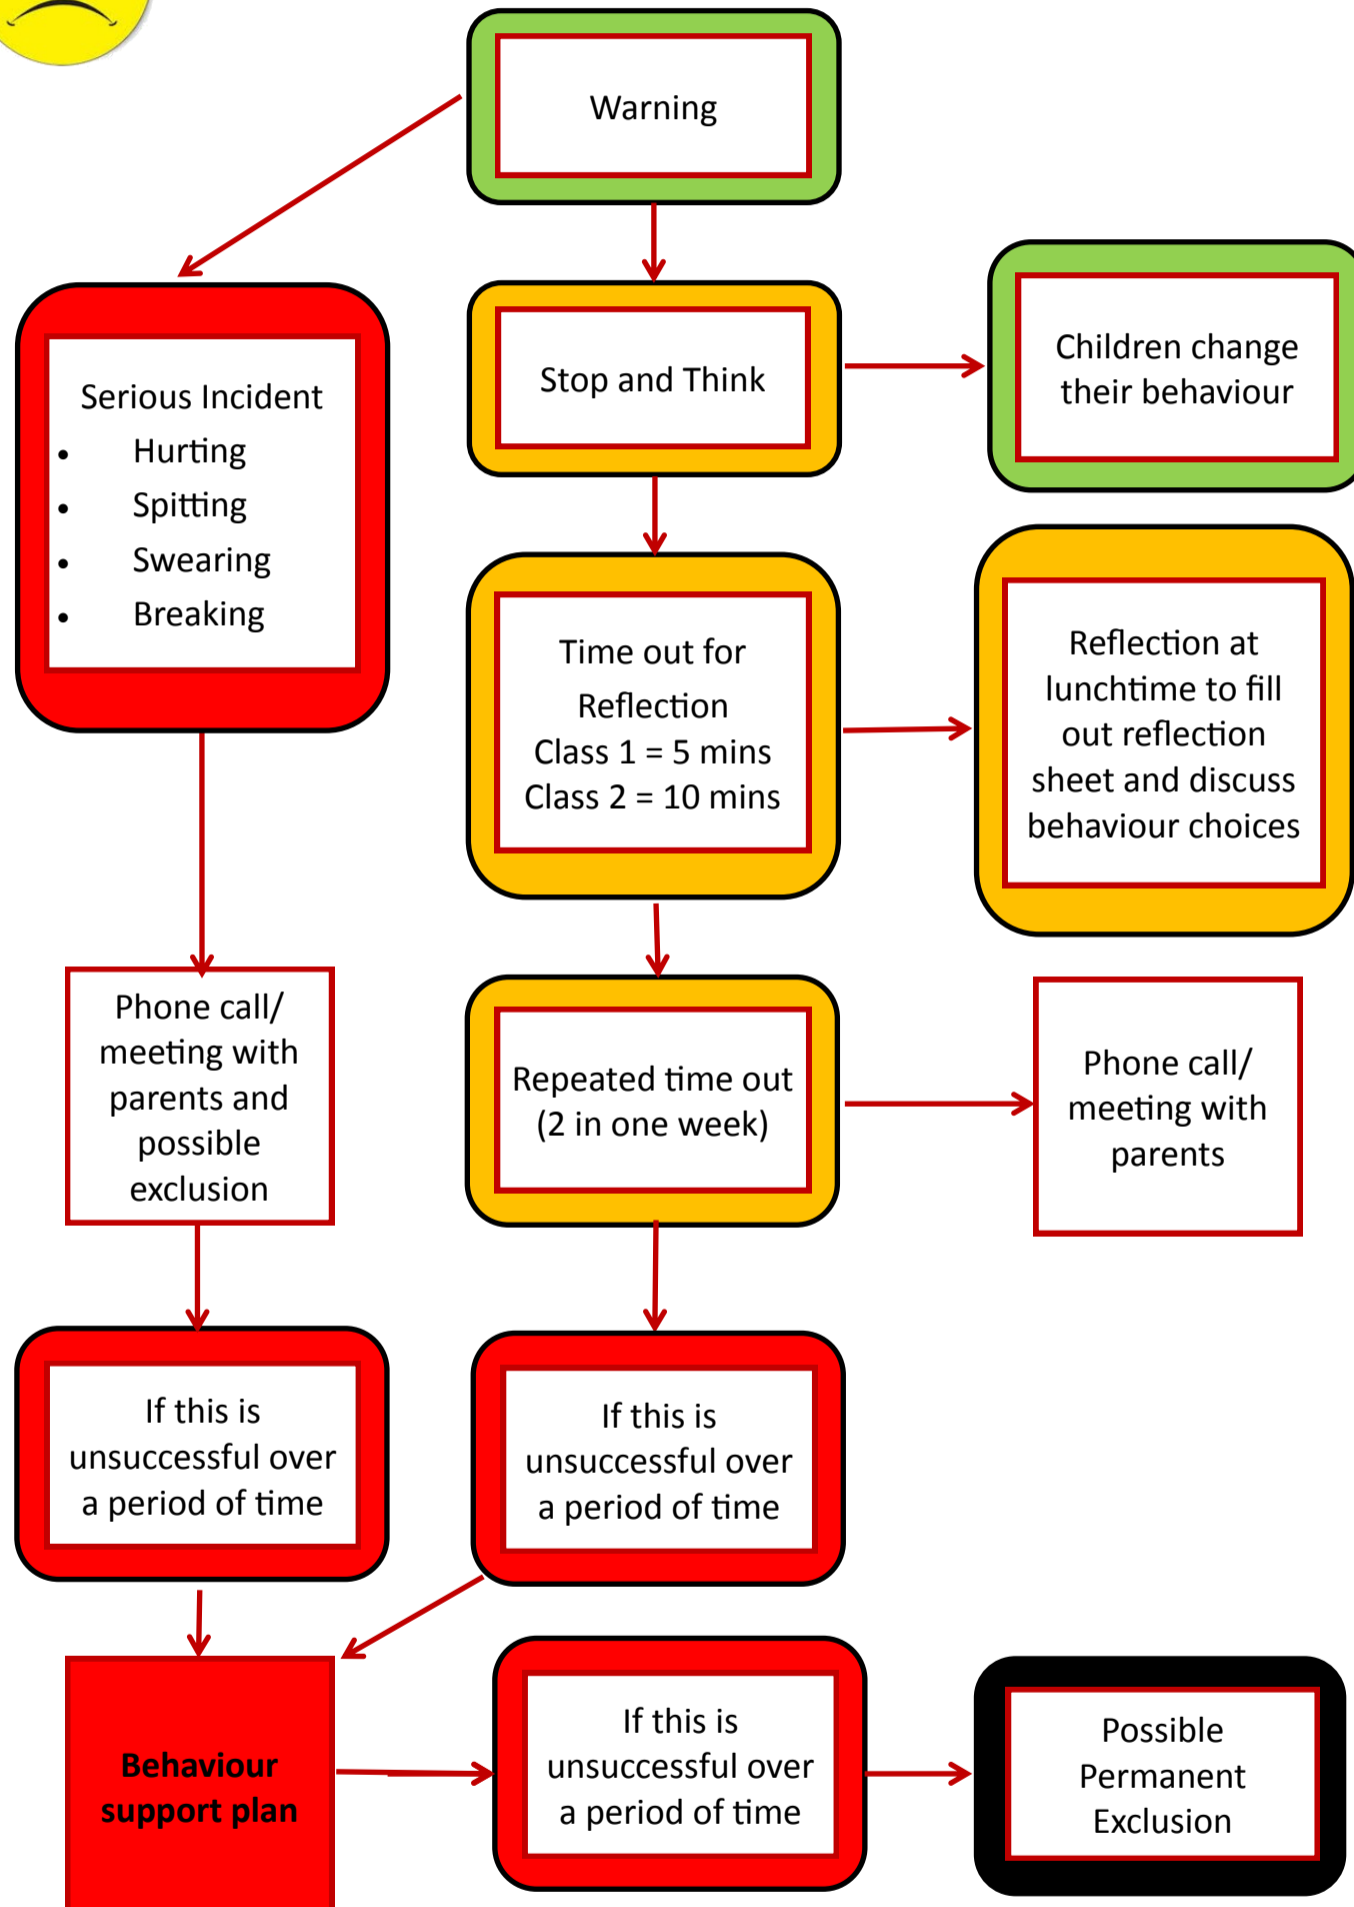

'No Thank You' Behaviour Flowchart
Everyone starts the day on 'Green' everyday

'Yes Please' Behaviour Flow Chart